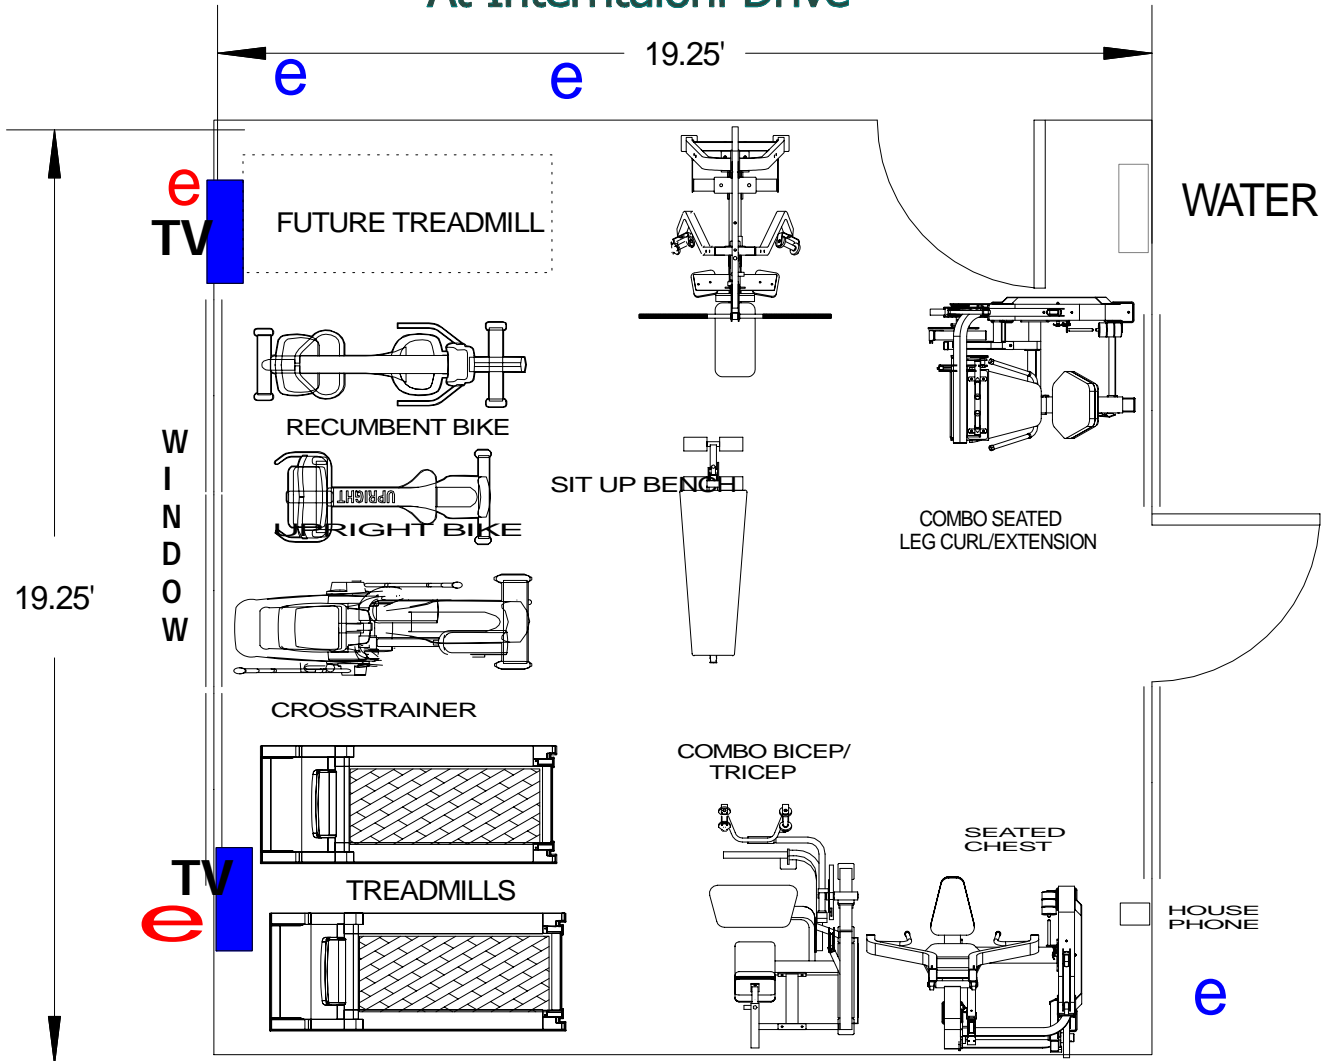

At Interntaionl Drive

e

e

e- indicates existing electrical
 e- indicates existing electrical to be utilized

Phone: 407-296-0220/ 877-370-0220
 Fax 407-292-1438/ 866-392-1438

COMMERCIAL TREADMILLS REQUIRE A 20AMP 120-VOLT DEDICATED /ISOLATED LINE. EQUIPPED WITH A NEMA 5-20R RECEPTACLE SEE LEFT